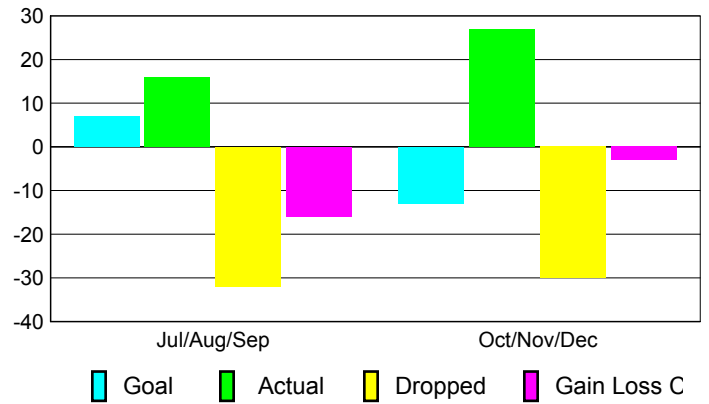

Membership Results 2010-2011

Goal, New, Dropped, Gain/Loss